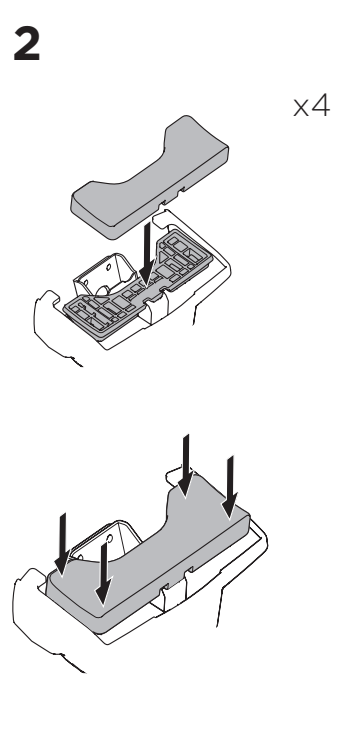

1

Kit 145270

AUDI A3 Sportback, 5-dr Hatchback, 20-

ISO 11154-E

5560250001

Bring your life
thule.com

THULE WingBar Evo	THULE WingBar Edge	THULE WingBar	THULE SquareBar Evo	Evo X (scale)	Edge X (scale)
AUDI A3 Sportback, 5-dr Hatchback, 20-				40	Q
THULE ProBar Evo	THULE SlideBar Evo				X (mm/inch)
AUDI A3 Sportback, 5-dr Hatchback, 20-				1051 mm / 41 3/8"	

THULE WingBar Evo	THULE WingBar Edge	THULE WingBar	THULE SquareBar Evo	Evo Y (scale)	Edge Y (scale)
AUDI A3 Sportback, 5-dr Hatchback, 20-				30,5	R
THULE ProBar Evo	THULE SlideBar Evo				Y (mm/inch)
AUDI A3 Sportback, 5-dr Hatchback, 20-				956 mm / 37 5/8"	

	W (mm/inch)	Z (mm/inch)
AUDI A3 Sportback, 5-dr Hatchback, 20-	715 mm / 28 1/8"	255 mm / 10"