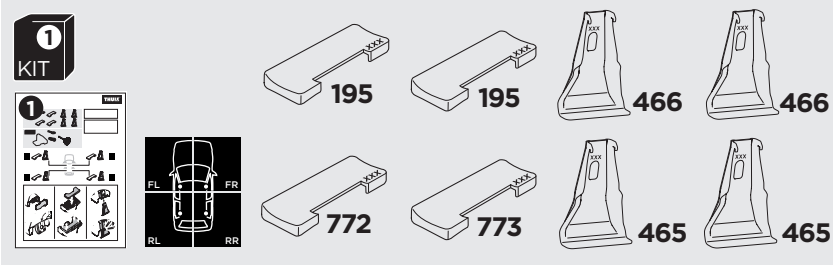

1

Kit 145270

AUDI A3 Sportback, 5-dr Hatchback, 20-

ISO 11154-E

5560250001

Bring your life
thule.com

THULE WingBar Evo	THULE WingBar Edge	THULE WingBar	THULE SquareBar Evo	Evo X (scale)	Edge X (scale)
AUDI A3 Sportback, 5-dr Hatchback, 20-				40	Q
THULE ProBar Evo	THULE SlideBar Evo				X (mm/inch)
AUDI A3 Sportback, 5-dr Hatchback, 20-				1051 mm / 41 3/8"	

THULE WingBar Evo	THULE WingBar Edge	THULE WingBar	THULE SquareBar Evo	Evo Y (scale)	Edge Y (scale)
AUDI A3 Sportback, 5-dr Hatchback, 20-				30,5	R
THULE ProBar Evo	THULE SlideBar Evo				Y (mm/inch)
AUDI A3 Sportback, 5-dr Hatchback, 20-				956 mm / 37 5/8"	

	W (mm/inch)	Z (mm/inch)
AUDI A3 Sportback, 5-dr Hatchback, 20-	715 mm / 28 1/8"	255 mm / 10"