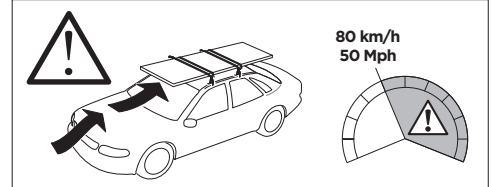

1

Kit 145270

AUDI A3 Sportback, 5-dr Hatchback, 20-

ISO 11154-E

5560250001

Bring your life
thule.com