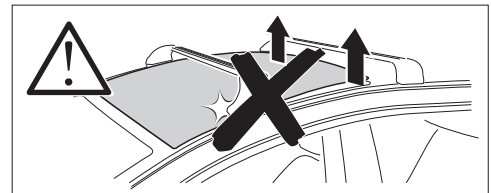

1

Kit 145270

AUDI A3 Sportback, 5-dr Hatchback, 20-

ISO 11154-E

5560250001

Bring your life
thule.com