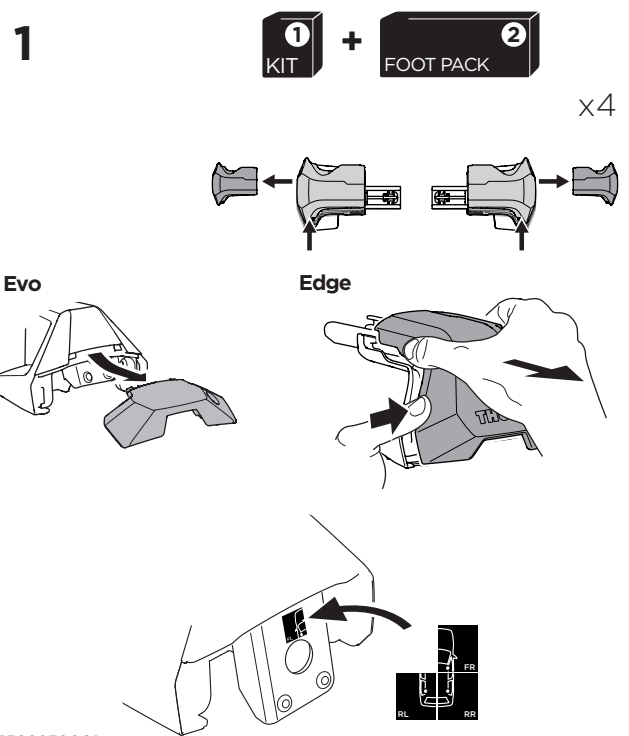

1

Kit 145270

AUDI A3 Sportback, 5-dr Hatchback, 20-

ISO 11154-E

5560250001

Bring your life
thule.com

THULE WingBar Evo	THULE WingBar Edge	THULE WingBar	THULE SquareBar Evo	Evo X (scale)	Edge X (scale)
AUDI A3 Sportback, 5-dr Hatchback, 20-				40	Q
THULE ProBar Evo	THULE SlideBar Evo				X (mm/inch)
AUDI A3 Sportback, 5-dr Hatchback, 20-				1051 mm / 41 3/8"	

THULE WingBar Evo	THULE WingBar Edge	THULE WingBar	THULE SquareBar Evo	Evo Y (scale)	Edge Y (scale)
AUDI A3 Sportback, 5-dr Hatchback, 20-				30,5	R
THULE ProBar Evo	THULE SlideBar Evo				Y (mm/inch)
AUDI A3 Sportback, 5-dr Hatchback, 20-				956 mm / 37 5/8"	

	W (mm/inch)	Z (mm/inch)
AUDI A3 Sportback, 5-dr Hatchback, 20-	715 mm / 28 1/8"	255 mm / 10"