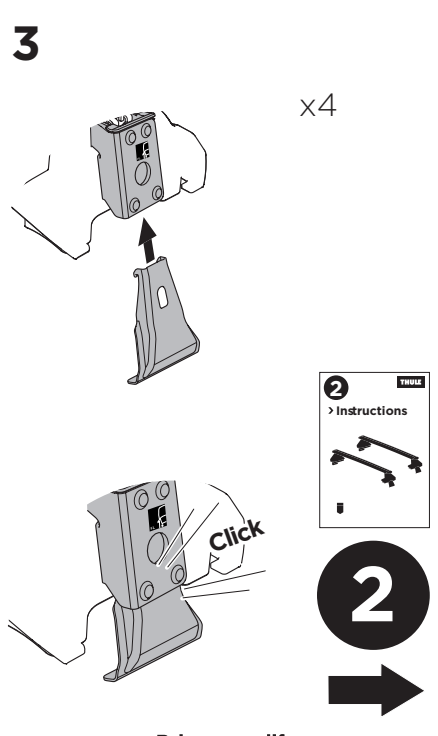

1

Kit 145270

AUDI A3 Sportback, 5-dr Hatchback, 20-

ISO 11154-E

5560250001

Bring your life
thule.com

THULE WingBar Evo	THULE WingBar Edge	THULE WingBar	THULE SquareBar Evo	Evo X (scale)	Edge X (scale)
AUDI A3 Sportback, 5-dr Hatchback, 20-				40	Q
THULE ProBar Evo	THULE SlideBar Evo				X (mm/inch)
AUDI A3 Sportback, 5-dr Hatchback, 20-				1051 mm / 41 3/8"	

THULE WingBar Evo	THULE WingBar Edge	THULE WingBar	THULE SquareBar Evo	Evo Y (scale)	Edge Y (scale)
AUDI A3 Sportback, 5-dr Hatchback, 20-				30,5	R
THULE ProBar Evo	THULE SlideBar Evo				Y (mm/inch)
AUDI A3 Sportback, 5-dr Hatchback, 20-				956 mm / 37 5/8"	

	W (mm/inch)	Z (mm/inch)
AUDI A3 Sportback, 5-dr Hatchback, 20-	715 mm / 28 1/8"	255 mm / 10"