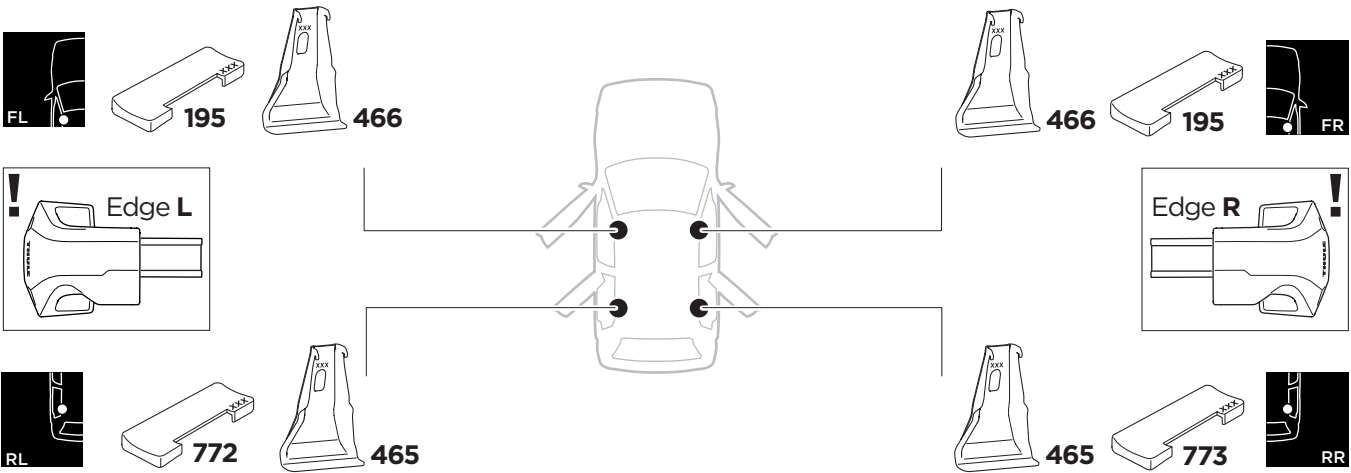

1

Kit 145270

AUDI A3 Sportback, 5-dr Hatchback, 20-

ISO 11154-E

5560250001

Bring your life
thule.com

THULE WingBar Evo	THULE WingBar Edge	THULE WingBar	THULE SquareBar Evo	Evo X (scale)	Edge X (scale)
AUDI A3 Sportback, 5-dr Hatchback, 20-				40	Q
THULE ProBar Evo	THULE SlideBar Evo				X (mm/inch)
AUDI A3 Sportback, 5-dr Hatchback, 20-				1051 mm / 41 3/8"	

THULE WingBar Evo	THULE WingBar Edge	THULE WingBar	THULE SquareBar Evo	Evo Y (scale)	Edge Y (scale)
AUDI A3 Sportback, 5-dr Hatchback, 20-				30,5	R
THULE ProBar Evo	THULE SlideBar Evo				Y (mm/inch)
AUDI A3 Sportback, 5-dr Hatchback, 20-				956 mm / 37 5/8"	

	W (mm/inch)	Z (mm/inch)
AUDI A3 Sportback, 5-dr Hatchback, 20-	715 mm / 28 1/8"	255 mm / 10"