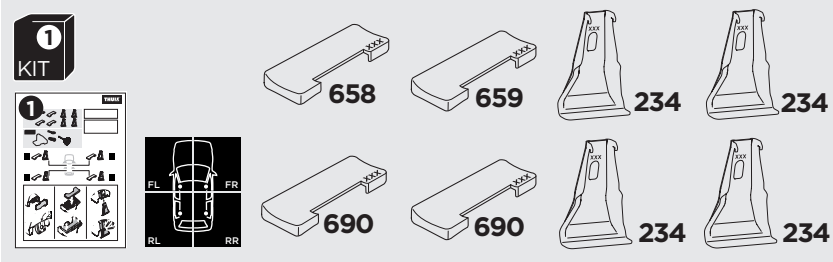

## Kit 145182

TOYOTA Tundra, 4-dr Double Cab, 07-  
TOYOTA Tundra, 4-dr Crewmax Cab, 07-

ISO 11154-E

THULE WingBar Evo	THULE WingBar Edge	THULE WingBar	THULE SquareBar Evo	Evo X (scale)	Edge X (scale)
TOYOTA Tundra, 4-dr Double Cab, 07-				61,5	N/A
TOYOTA Tundra, 4-dr Crewmax Cab, 07-				61,5	N/A

THULE ProBar Evo	THULE SlideBar Evo	X (mm/inch)
TOYOTA Tundra, 4-dr Double Cab, 07-		1266 mm / 49 7/8"
TOYOTA Tundra, 4-dr Crewmax Cab, 07-		1266 mm / 49 7/8"

THULE WingBar Evo	THULE WingBar Edge	THULE WingBar	THULE SquareBar Evo	Evo Y (scale)	Edge Y (scale)
TOYOTA Tundra, 4-dr Double Cab, 07-				59,5	N/A
TOYOTA Tundra, 4-dr Crewmax Cab, 07-				59,5	N/A

THULE ProBar Evo	THULE SlideBar Evo	Y (mm/inch)
TOYOTA Tundra, 4-dr Double Cab, 07-		1246 mm / 49 "
TOYOTA Tundra, 4-dr Crewmax Cab, 07-		1246 mm / 49 "

	W (mm/inch)	Z (mm/inch)
TOYOTA Tundra, 4-dr Double Cab, 07-	700 mm / 27 1/2"	290 mm / 11 3/8"
TOYOTA Tundra, 4-dr Crewmax Cab, 07-	700 mm / 27 1/2"	290 mm / 11 3/8"