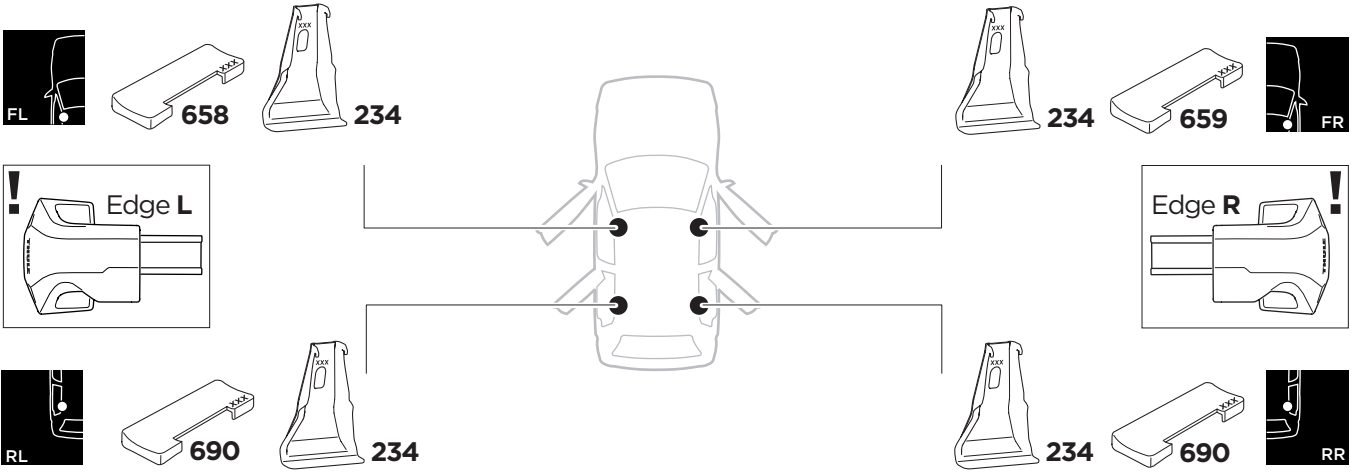

# 1

## Kit 145182

TOYOTA Tundra, 4-dr Double Cab, 07-  
TOYOTA Tundra, 4-dr Crewmax Cab, 07-

ISO 11154-E

THULE WingBar Evo	THULE WingBar Edge	THULE WingBar	THULE SquareBar Evo	Evo X (scale)	Edge X (scale)
TOYOTA Tundra, 4-dr Double Cab, 07-				61,5	N/A
TOYOTA Tundra, 4-dr Crewmax Cab, 07-				61,5	N/A

THULE ProBar Evo	THULE SlideBar Evo	X (mm/inch)
TOYOTA Tundra, 4-dr Double Cab, 07-		1266 mm / 49 7/8"
TOYOTA Tundra, 4-dr Crewmax Cab, 07-		1266 mm / 49 7/8"

THULE WingBar Evo	THULE WingBar Edge	THULE WingBar	THULE SquareBar Evo	Evo Y (scale)	Edge Y (scale)
TOYOTA Tundra, 4-dr Double Cab, 07-				59,5	N/A
TOYOTA Tundra, 4-dr Crewmax Cab, 07-				59,5	N/A

THULE ProBar Evo	THULE SlideBar Evo	Y (mm/inch)
TOYOTA Tundra, 4-dr Double Cab, 07-		1246 mm / 49 "
TOYOTA Tundra, 4-dr Crewmax Cab, 07-		1246 mm / 49 "

	W (mm/inch)	Z (mm/inch)
TOYOTA Tundra, 4-dr Double Cab, 07-	700 mm / 27 1/2"	290 mm / 11 3/8"
TOYOTA Tundra, 4-dr Crewmax Cab, 07-	700 mm / 27 1/2"	290 mm / 11 3/8"