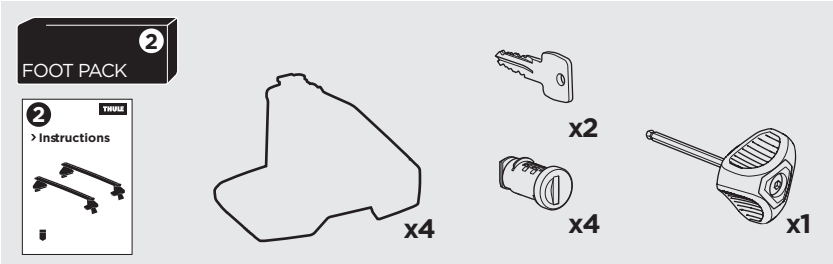

1

Kit 145143

CHEVROLET Spark, 5-dr Hatchback, *15-
 OPEL Karl, 5-dr Hatchback, 15-
 VAUXHALL Viva, 5-dr Hatchback, 15-

*North America

ISO 11154-E

THULE WingBar Evo	THULE WingBar Edge	THULE WingBar	THULE SquareBar Evo	Evo X (scale)	Edge X (scale)
CHEVROLET Spark , 5-dr Hatchback, *15-				33,5	L
OPEL Karl , 5-dr Hatchback, 15-				33,5	L
VAUXHALL Viva , 5-dr Hatchback, 15-				33,5	L

THULE ProBar Evo	THULE SlideBar Evo	X (mm/inch)
CHEVROLET Spark , 5-dr Hatchback, *15-		986 mm / 38 7/8"
OPEL Karl , 5-dr Hatchback, 15-		986 mm / 38 7/8"
VAUXHALL Viva , 5-dr Hatchback, 15-		986 mm / 38 7/8"