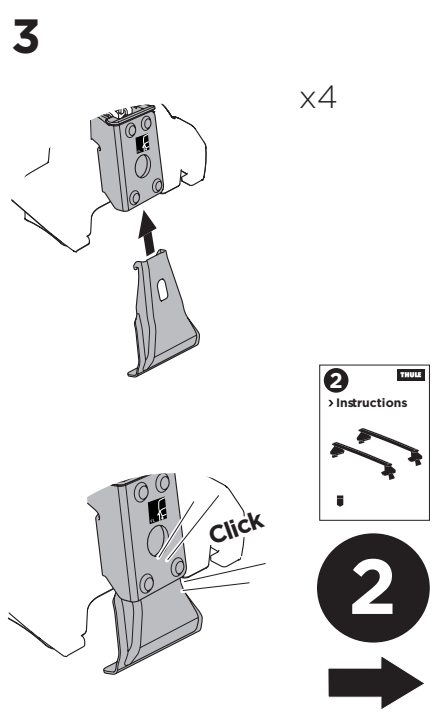

1

Kit 145143

CHEVROLET Spark, 5-dr Hatchback, *15-
 OPEL Karl, 5-dr Hatchback, 15-
 VAUXHALL Viva, 5-dr Hatchback, 15-

*North America

ISO 11154-E

THULE WingBar Evo	THULE WingBar Edge	THULE WingBar	THULE SquareBar Evo	Evo X (scale)	Edge X (scale)
CHEVROLET Spark , 5-dr Hatchback, *15-				33,5	L
OPEL Karl , 5-dr Hatchback, 15-				33,5	L
VAUXHALL Viva , 5-dr Hatchback, 15-				33,5	L