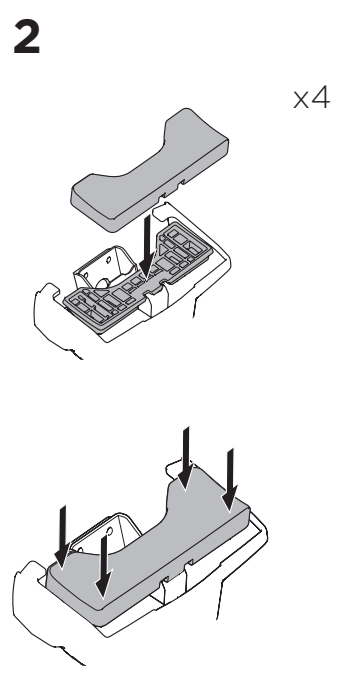

1

Kit 145143

CHEVROLET Spark, 5-dr Hatchback, *15-
 OPEL Karl, 5-dr Hatchback, 15-
 VAUXHALL Viva, 5-dr Hatchback, 15-

*North America

ISO 11154-E

THULE WingBar Evo	THULE WingBar Edge	THULE WingBar	THULE SquareBar Evo	Evo X (scale)	Edge X (scale)
CHEVROLET Spark , 5-dr Hatchback, *15-				33,5	L
OPEL Karl , 5-dr Hatchback, 15-				33,5	L
VAUXHALL Viva , 5-dr Hatchback, 15-				33,5	L

THULE ProBar Evo	THULE SlideBar Evo	X (mm/inch)
CHEVROLET Spark , 5-dr Hatchback, *15-		986 mm / 38 7/8"
OPEL Karl , 5-dr Hatchback, 15-		986 mm / 38 7/8"
VAUXHALL Viva , 5-dr Hatchback, 15-		986 mm / 38 7/8"