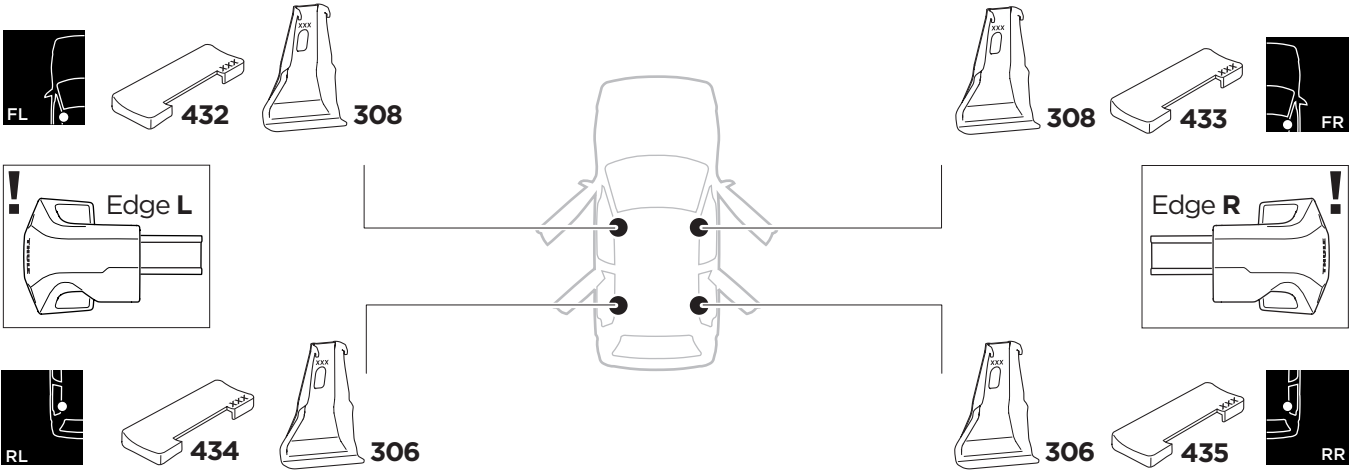

1

Kit 145143

CHEVROLET Spark, 5-dr Hatchback, *15-
 OPEL Karl, 5-dr Hatchback, 15-
 VAUXHALL Viva, 5-dr Hatchback, 15-

*North America

ISO 11154-E

THULE WingBar Evo	THULE WingBar Edge	THULE WingBar	THULE SquareBar Evo	Evo X (scale)	Edge X (scale)
CHEVROLET Spark , 5-dr Hatchback, *15-				33,5	L
OPEL Karl , 5-dr Hatchback, 15-				33,5	L
VAUXHALL Viva , 5-dr Hatchback, 15-				33,5	L

THULE ProBar Evo	THULE SlideBar Evo	X (mm/inch)
CHEVROLET Spark , 5-dr Hatchback, *15-		986 mm / 38 7/8"
OPEL Karl , 5-dr Hatchback, 15-		986 mm / 38 7/8"
VAUXHALL Viva , 5-dr Hatchback, 15-		986 mm / 38 7/8"

THULE ProBar Evo	THULE SlideBar Evo	Y (mm/inch)
CHEVROLET Spark , 5-dr Hatchback, *15-		921 mm / 36 1/4"
OPEL Karl , 5-dr Hatchback, 15-		911 mm / 35 7/8"
VAUXHALL Viva , 5-dr Hatchback, 15-		911 mm / 35 7/8"

	W (mm/inch)	Z (mm/inch)
CHEVROLET Spark 5-dr Hatchback, *15-	750 mm / 29 1/2"	200 mm / 7 7/8"
OPEL Karl , 5-dr Hatchback, 15-	700 mm / 27 1/2"	200 mm / 7 7/8"
VAUXHALL Viva , 5-dr Hatchback, 15-	700 mm / 27 1/2"	200 mm / 7 7/8"