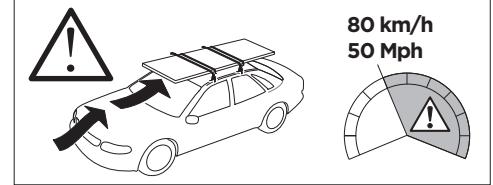

1

Kit 145143

CHEVROLET Spark, 5-dr Hatchback, *15-
 OPEL Karl, 5-dr Hatchback, 15-
 VAUXHALL Viva, 5-dr Hatchback, 15-

*North America

ISO 11154-E

THULE WingBar Evo	THULE WingBar Edge	THULE WingBar	THULE SquareBar Evo	Evo X (scale)	Edge X (scale)
CHEVROLET Spark , 5-dr Hatchback, *15-				33,5	L
OPEL Karl , 5-dr Hatchback, 15-				33,5	L
VAUXHALL Viva , 5-dr Hatchback, 15-				33,5	L