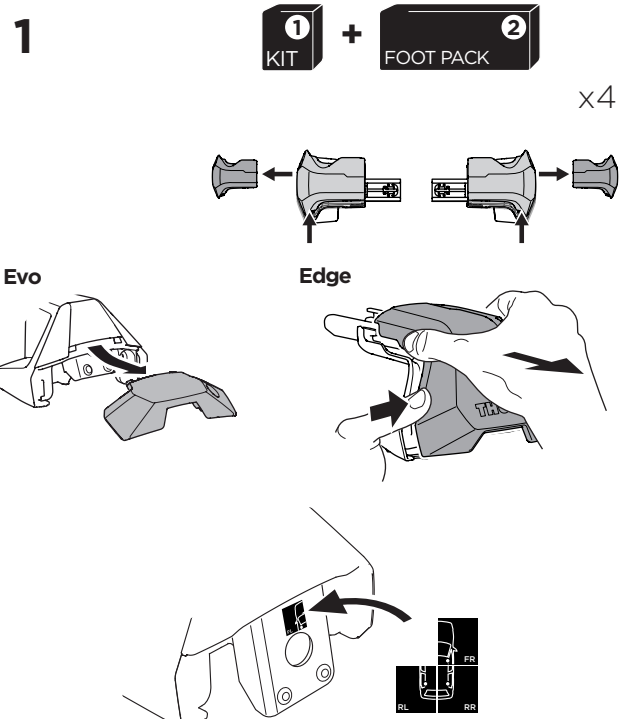

1

Kit 145143

CHEVROLET Spark, 5-dr Hatchback, *15-
OPEL Karl, 5-dr Hatchback, 15-
VAUXHALL Viva, 5-dr Hatchback, 15-

*North America

ISO 11154-E

THULE WingBar Evo	THULE WingBar Edge	THULE WingBar	THULE SquareBar Evo	Evo X (scale)	Edge X (scale)
CHEVROLET Spark, 5-dr Hatchback, *15-				33,5	L
OPEL Karl, 5-dr Hatchback, 15-				33,5	L
VAUXHALL Viva, 5-dr Hatchback, 15-				33,5	L

THULE ProBar Evo	THULE SlideBar Evo	X (mm/inch)
CHEVROLET Spark, 5-dr Hatchback, *15-		986 mm / 38 7/8"
OPEL Karl, 5-dr Hatchback, 15-		986 mm / 38 7/8"
VAUXHALL Viva, 5-dr Hatchback, 15-		986 mm / 38 7/8"

THULE WingBar Evo	THULE WingBar Edge	THULE WingBar	THULE SquareBar Evo	Evo Y (scale)	Edge Y (scale)
CHEVROLET Spark, 5-dr Hatchback, *15-				27	G
OPEL Karl, 5-dr Hatchback, 15-				26	I
VAUXHALL Viva, 5-dr Hatchback, 15-				26	I

THULE ProBar Evo	THULE SlideBar Evo	Y (mm/inch)
CHEVROLET Spark, 5-dr Hatchback, *15-		921 mm / 36 1/4"
OPEL Karl, 5-dr Hatchback, 15-		911 mm / 35 7/8"
VAUXHALL Viva, 5-dr Hatchback, 15-		911 mm / 35 7/8"

	W (mm/inch)	Z (mm/inch)
CHEVROLET Spark 5-dr Hatchback, *15-	750 mm / 29 1/2"	200 mm / 7 7/8"
OPEL Karl, 5-dr Hatchback, 15-	700 mm / 27 1/2"	200 mm / 7 7/8"
VAUXHALL Viva, 5-dr Hatchback, 15-	700 mm / 27 1/2"	200 mm / 7 7/8"