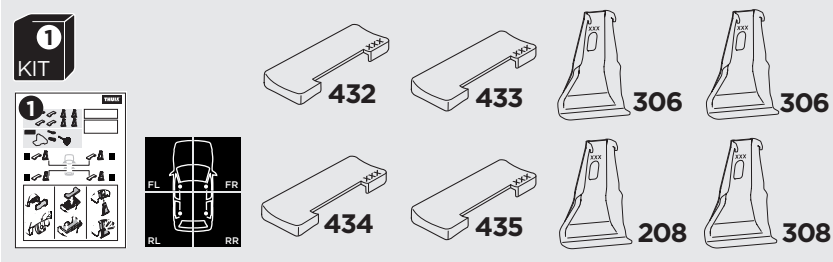

1

Kit 145143

CHEVROLET Spark, 5-dr Hatchback, *15-
 OPEL Karl, 5-dr Hatchback, 15-
 VAUXHALL Viva, 5-dr Hatchback, 15-

*North America

ISO 11154-E

THULE WingBar Evo	THULE WingBar Edge	THULE WingBar	THULE SquareBar Evo	Evo X (scale)	Edge X (scale)
CHEVROLET Spark , 5-dr Hatchback, *15-				33,5	L
OPEL Karl , 5-dr Hatchback, 15-				33,5	L
VAUXHALL Viva , 5-dr Hatchback, 15-				33,5	L

THULE ProBar Evo	THULE SlideBar Evo	X (mm/inch)
CHEVROLET Spark , 5-dr Hatchback, *15-		986 mm / 38 7/8"
OPEL Karl , 5-dr Hatchback, 15-		986 mm / 38 7/8"
VAUXHALL Viva , 5-dr Hatchback, 15-		986 mm / 38 7/8"

THULE ProBar Evo	THULE SlideBar Evo	Y (mm/inch)
CHEVROLET Spark , 5-dr Hatchback, *15-		921 mm / 36 1/4"
OPEL Karl , 5-dr Hatchback, 15-		911 mm / 35 7/8"
VAUXHALL Viva , 5-dr Hatchback, 15-		911 mm / 35 7/8"

	W (mm/inch)	Z (mm/inch)
CHEVROLET Spark 5-dr Hatchback, *15-	750 mm / 29 1/2"	200 mm / 7 7/8"
OPEL Karl , 5-dr Hatchback, 15-	700 mm / 27 1/2"	200 mm / 7 7/8"
VAUXHALL Viva , 5-dr Hatchback, 15-	700 mm / 27 1/2"	200 mm / 7 7/8"