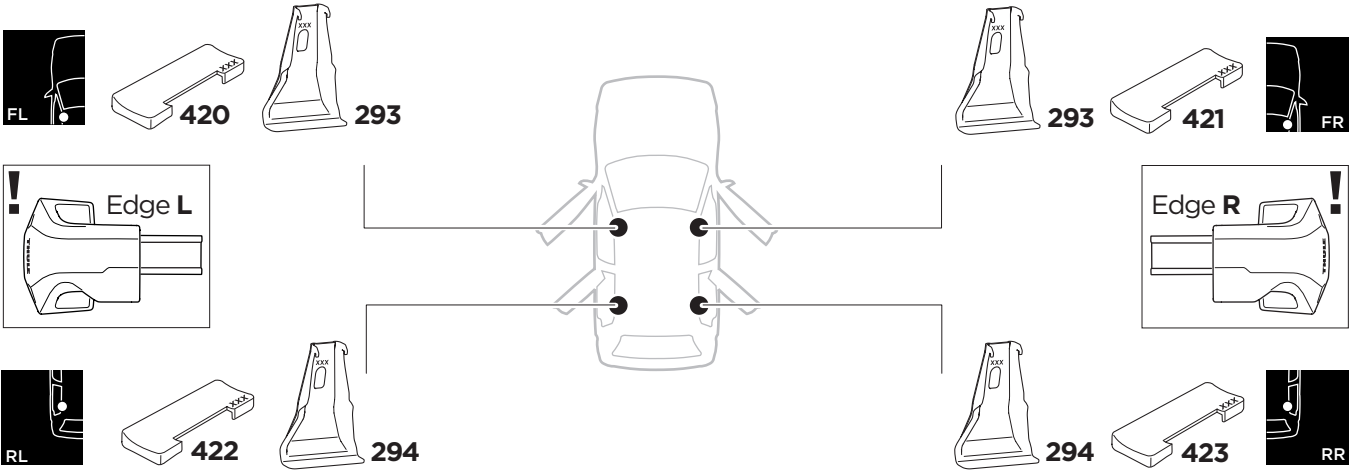

1

Kit 145134

HYUNDAI ix35, 5-dr SUV, 10-15
 HYUNDAI ix35 FCEV, 5-dr SUV, 13-
 HYUNDAI Tucson, 5-dr SUV, 10-15

ISO 11154-E

THULE WingBar Evo	THULE WingBar Edge	THULE WingBar	THULE SquareBar Evo	Evo X (scale)	Edge X (scale)
HYUNDAI ix35, 5-dr SUV, 10-15				44,5	H
HYUNDAI ix35 FCEV, 5-dr SUV, 13-				44,5	H
HYUNDAI Tucson, 5-dr SUV, 10-15				44,5	H

THULE ProBar Evo	THULE SlideBar Evo	X (mm/inch)
HYUNDAI ix35, 5-dr SUV, 10-15		1096 mm / 43 1/8"
HYUNDAI ix35 FCEV, 5-dr SUV, 13-		1096 mm / 43 1/8"
HYUNDAI Tucson, 5-dr SUV, 10-15		1096 mm / 43 1/8"

THULE WingBar Evo	THULE WingBar Edge	THULE WingBar	THULE SquareBar Evo	Evo Y (scale)	Edge Y (scale)
HYUNDAI ix35, 5-dr SUV, 10-15				39,5	R
HYUNDAI ix35 FCEV, 5-dr SUV, 13-				39,5	R
HYUNDAI Tucson, 5-dr SUV, 10-15				39,5	R

THULE ProBar Evo	THULE SlideBar Evo	Y (mm/inch)
HYUNDAI ix35, 5-dr SUV, 10-15		1046 mm / 41 1/8"
HYUNDAI ix35 FCEV, 5-dr SUV, 13-		1046 mm / 41 1/8"
HYUNDAI Tucson, 5-dr SUV, 10-15		1046 mm / 41 1/8"

	W (mm/inch)	Z (mm/inch)
HYUNDAI ix35, 5-dr SUV, 10-15	650 mm / 25 5/8"	310 mm / 12 1/4"
HYUNDAI ix35 FCEV, 5-dr SUV, 13-	650 mm / 25 5/8"	310 mm / 12 1/4"
HYUNDAI Tucson, 5-dr SUV, 10-15	650 mm / 25 5/8"	310 mm / 12 1/4"