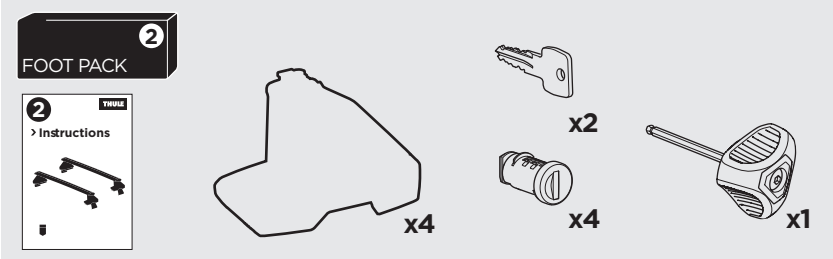

1

Kit 145134

HYUNDAI ix35, 5-dr SUV, 10-15
 HYUNDAI ix35 FCEV, 5-dr SUV, 13-
 HYUNDAI Tucson, 5-dr SUV, 10-15

ISO 11154-E

THULE WingBar Evo	THULE WingBar Edge	THULE WingBar	THULE SquareBar Evo	Evo X (scale)	Edge X (scale)
HYUNDAI ix35, 5-dr SUV, 10-15				44,5	H
HYUNDAI ix35 FCEV, 5-dr SUV, 13-				44,5	H
HYUNDAI Tucson, 5-dr SUV, 10-15				44,5	H

THULE ProBar Evo	THULE SlideBar Evo	X (mm/inch)
HYUNDAI ix35, 5-dr SUV, 10-15		1096 mm / 43 1/8"
HYUNDAI ix35 FCEV, 5-dr SUV, 13-		1096 mm / 43 1/8"
HYUNDAI Tucson, 5-dr SUV, 10-15		1096 mm / 43 1/8"

THULE WingBar Evo	THULE WingBar Edge	THULE WingBar	THULE SquareBar Evo	Evo Y (scale)	Edge Y (scale)
HYUNDAI ix35, 5-dr SUV, 10-15				39,5	R
HYUNDAI ix35 FCEV, 5-dr SUV, 13-				39,5	R
HYUNDAI Tucson, 5-dr SUV, 10-15				39,5	R

THULE ProBar Evo	THULE SlideBar Evo	Y (mm/inch)
HYUNDAI ix35, 5-dr SUV, 10-15		1046 mm / 41 1/8"
HYUNDAI ix35 FCEV, 5-dr SUV, 13-		1046 mm / 41 1/8"
HYUNDAI Tucson, 5-dr SUV, 10-15		1046 mm / 41 1/8"

	W (mm/inch)	Z (mm/inch)
HYUNDAI ix35, 5-dr SUV, 10-15	650 mm / 25 5/8"	310 mm / 12 1/4"
HYUNDAI ix35 FCEV, 5-dr SUV, 13-	650 mm / 25 5/8"	310 mm / 12 1/4"
HYUNDAI Tucson, 5-dr SUV, 10-15	650 mm / 25 5/8"	310 mm / 12 1/4"