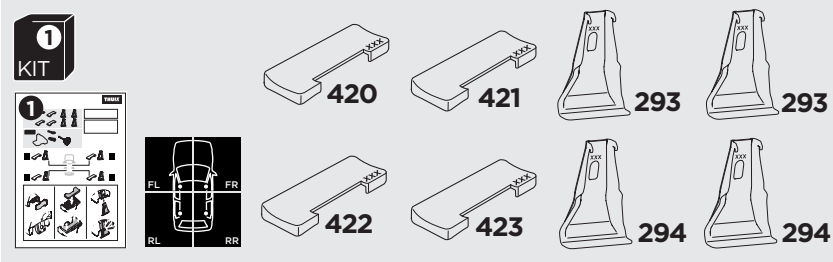

1

Kit 145134

HYUNDAI ix35, 5-dr SUV, 10-15
 HYUNDAI ix35 FCEV, 5-dr SUV, 13-
 HYUNDAI Tucson, 5-dr SUV, 10-15

ISO 11154-E

THULE WingBar Evo	THULE WingBar Edge	THULE WingBar	THULE SquareBar Evo	Evo X (scale)	Edge X (scale)
HYUNDAI ix35, 5-dr SUV, 10-15				44,5	H
HYUNDAI ix35 FCEV, 5-dr SUV, 13-				44,5	H
HYUNDAI Tucson, 5-dr SUV, 10-15				44,5	H

THULE ProBar Evo	THULE SlideBar Evo	X (mm/inch)
HYUNDAI ix35, 5-dr SUV, 10-15		1096 mm / 43 1/8"
HYUNDAI ix35 FCEV, 5-dr SUV, 13-		1096 mm / 43 1/8"
HYUNDAI Tucson, 5-dr SUV, 10-15		1096 mm / 43 1/8"

THULE WingBar Evo	THULE WingBar Edge	THULE WingBar	THULE SquareBar Evo	Evo Y (scale)	Edge Y (scale)
HYUNDAI ix35, 5-dr SUV, 10-15				39,5	R
HYUNDAI ix35 FCEV, 5-dr SUV, 13-				39,5	R
HYUNDAI Tucson, 5-dr SUV, 10-15				39,5	R

THULE ProBar Evo	THULE SlideBar Evo	Y (mm/inch)
HYUNDAI ix35, 5-dr SUV, 10-15		1046 mm / 41 1/8"
HYUNDAI ix35 FCEV, 5-dr SUV, 13-		1046 mm / 41 1/8"
HYUNDAI Tucson, 5-dr SUV, 10-15		1046 mm / 41 1/8"

	W (mm/inch)	Z (mm/inch)
HYUNDAI ix35, 5-dr SUV, 10-15	650 mm / 25 5/8"	310 mm / 12 1/4"
HYUNDAI ix35 FCEV, 5-dr SUV, 13-	650 mm / 25 5/8"	310 mm / 12 1/4"
HYUNDAI Tucson, 5-dr SUV, 10-15	650 mm / 25 5/8"	310 mm / 12 1/4"