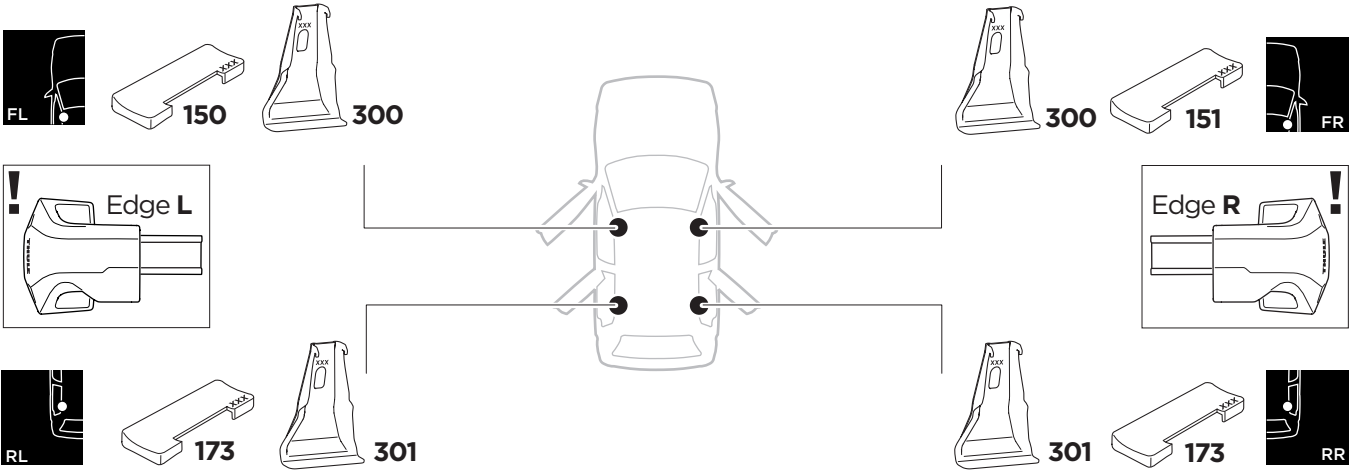

1

Kit 145118

TOYOTA RAV4 (Mk. III), 5-dr SUV, 05-12

ISO 11154-E

THULE WingBar Evo	THULE WingBar Edge	THULE WingBar	THULE SquareBar Evo	Evo X (scale)	Edge X (scale)
TOYOTA RAV4 (Mk. III), 5-dr SUV, 05-12				42,5	L
THULE ProBar Evo	THULE SlideBar Evo				X (mm/inch)
TOYOTA RAV4 (Mk. III), 5-dr SUV, 05-12				1076 mm / 42 3/8"	

THULE WingBar Evo	THULE WingBar Edge	THULE WingBar	THULE SquareBar Evo	Evo Y (scale)	Edge Y (scale)
TOYOTA RAV4 (Mk. III), 5-dr SUV, 05-12				38,5	B
THULE ProBar Evo	THULE SlideBar Evo				Y (mm/inch)
TOYOTA RAV4 (Mk. III), 5-dr SUV, 05-12				1036 mm / 40 3/4"	

	W (mm/inch)	Z (mm/inch)
TOYOTA RAV4 (Mk. III), 5-dr SUV, 05-12	700 mm / 27 1/2"	430 mm / 16 7/8"