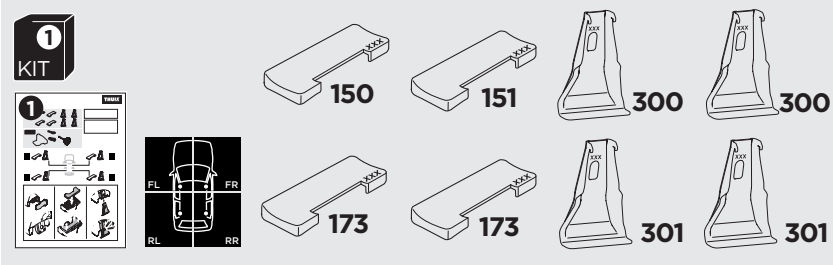

1

Kit 145118

TOYOTA RAV4 (Mk. III), 5-dr SUV, 05-12

ISO 11154-E

THULE WingBar Evo	THULE WingBar Edge	THULE WingBar	THULE SquareBar Evo	Evo X (scale)	Edge X (scale)
TOYOTA RAV4 (Mk. III), 5-dr SUV, 05-12				42,5	L
THULE ProBar Evo	THULE SlideBar Evo				X (mm/inch)
TOYOTA RAV4 (Mk. III), 5-dr SUV, 05-12				1076 mm / 42 3/8"	

THULE WingBar Evo	THULE WingBar Edge	THULE WingBar	THULE SquareBar Evo	Evo Y (scale)	Edge Y (scale)
TOYOTA RAV4 (Mk. III), 5-dr SUV, 05-12				38,5	B
THULE ProBar Evo	THULE SlideBar Evo				Y (mm/inch)
TOYOTA RAV4 (Mk. III), 5-dr SUV, 05-12				1036 mm / 40 3/4"	

	W (mm/inch)	Z (mm/inch)
TOYOTA RAV4 (Mk. III), 5-dr SUV, 05-12	700 mm / 27 1/2"	430 mm / 16 7/8"